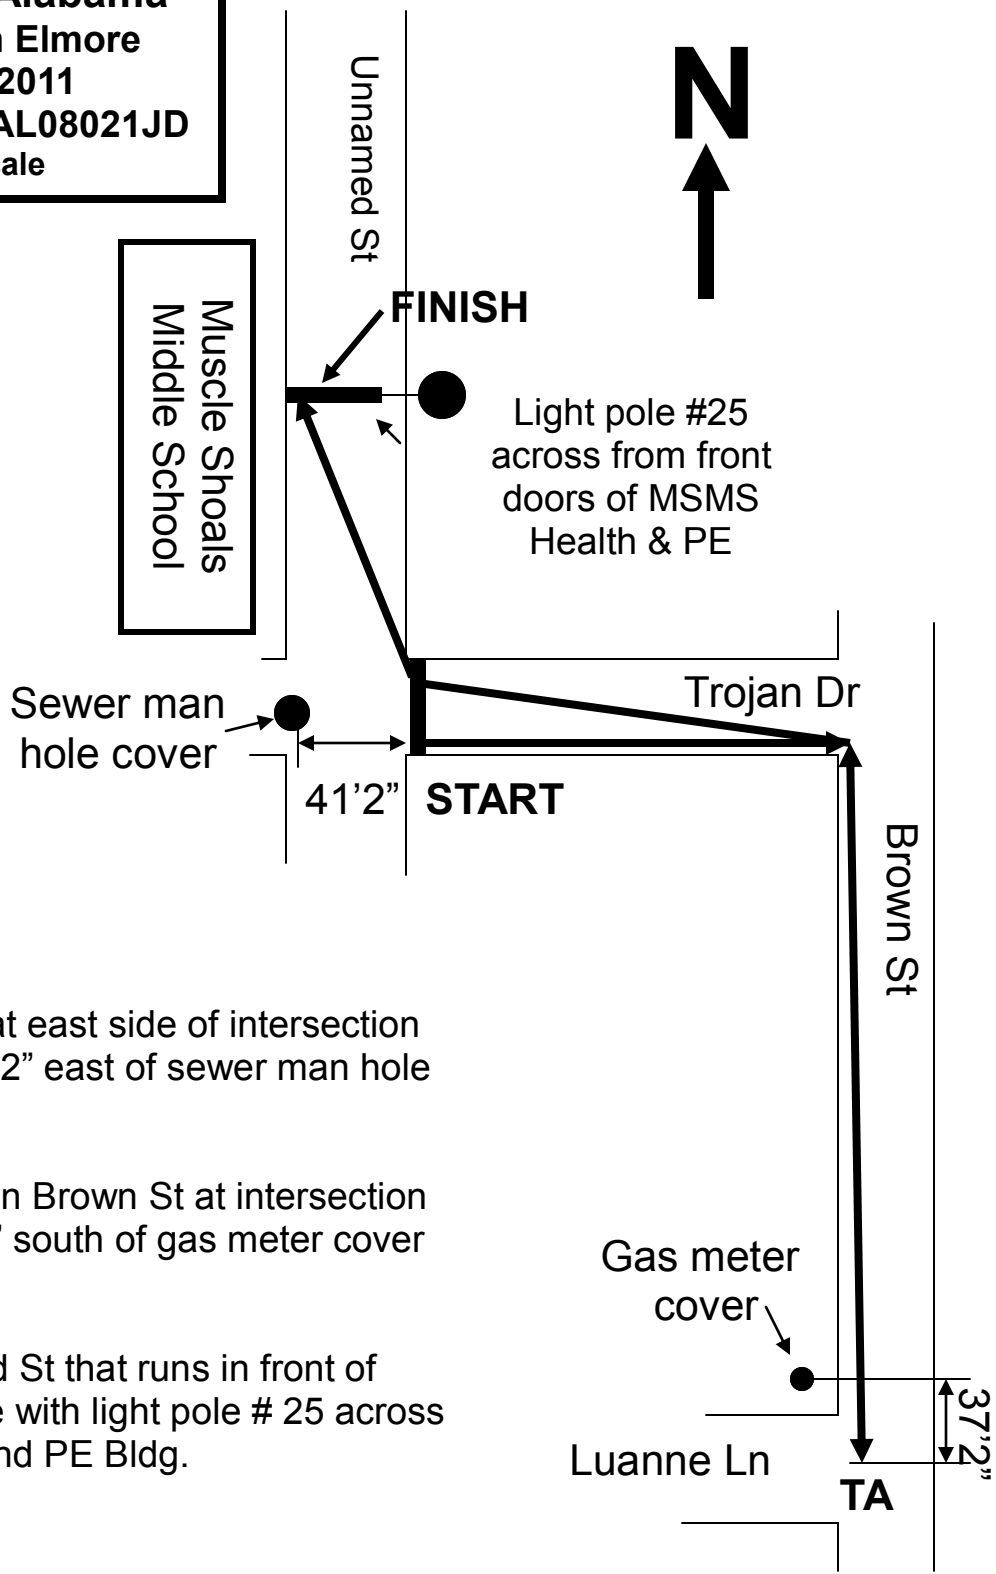

SWAMPERS 1 Mile
Muscle Shoals, Alabama
 Measured by Jon Elmore
 February 27, 2011
 Calibration course AL08021JD
 Map not to scale

Start- On Trojan Dr at east side of intersection with Unnamed St, 41'2" east of sewer man hole cover in intersection.

Turn Around (TA)- On Brown St at intersection with Luanne Ln, 37'2" south of gas meter cover on northwest corner.

Finish- On Unnamed St that runs in front of MSMS, directly in line with light pole # 25 across from MSMS Health and PE Bldg.