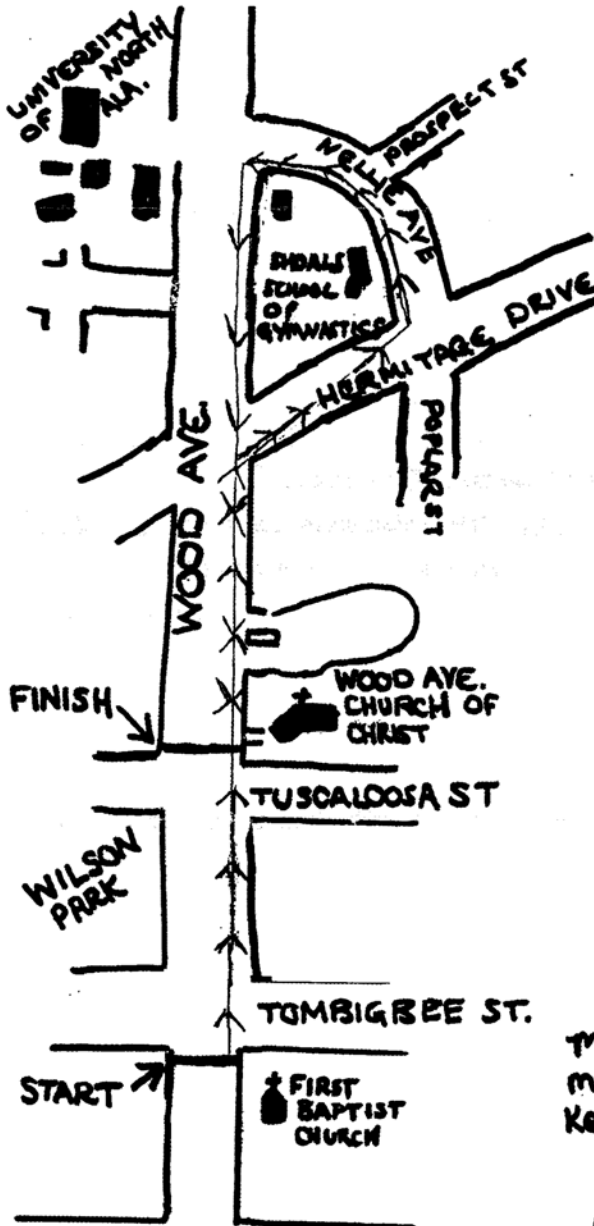

# Jimmy Hat MEMORIAL MILE FLORENCE, AL

AL 01022 JD

**START:** 3 FT. 4 IN. SOUTH  
OF THE SOUTHERN EDGE  
OF THE TOMBIGBEE ST/  
WOOD AVE- INTERSECTION  
ON WOOD AVE.

**FINISH:** 1 FT. SOUTH OF  
THE SOUTHERN EDGE OF THE  
SIDEWALK ENTRANCE TO  
WOOD AVE. CHURCH OF CHRIST  
ON WOOD AVE.

Map prepared and  
measurements by:  
Keith Elliott (256) 760-9928  
23 Aug. 2001

NOT TO SCALE